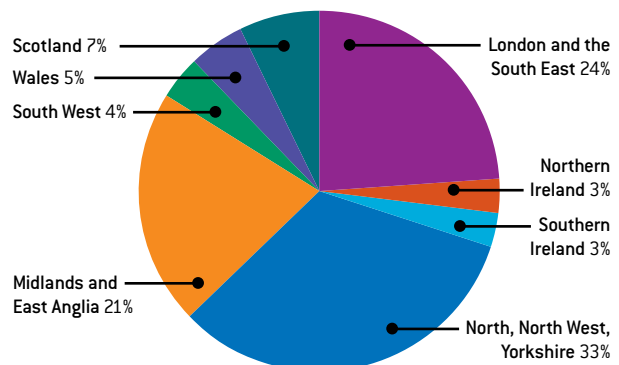

TARGET *Social Care*

Circulation fact sheet 2007

TARGET *Social Care* is an unbeatable careers publication from an unbeatable partnership – GTI Specialist Publishers and Community Care.

GTI operates a controlled circulation to leading universities, which ensures that TARGET *Social Care* reaches the right students for your recruitment needs. Every copy is ordered by our established contacts in academic departments, careers services and at careers events. We also conduct our own research and use feedback from advertisers to ensure that our distribution takes account of course developments on campus.

Academic departments

The departments that GTI targets for TARGET *Social Care* include social work, social policy, social psychology, social welfare, youth and community studies, health studies and applied social sciences.

Careers services

University careers services are targeted according to the institution's reputation and academic excellence for related courses.

Careers fairs

Copies of TARGET *Social Care* are distributed at *Community Care* Live events and relevant university careers fairs including those at Cardiff, Cambridge, Manchester and Sheffield Hallam.

Breakdown of distribution for TARGET *Social Care*

Print run: 26,000. Fourth edition to be published in January 2007.

“TARGET *Social Care* is informative, well researched, necessary and relevant. You have done what others can't.”

CHRISTOPHER GORDON, UNIVERSITY OF ULSTER, POSTGRADUATE BUSINESS STUDIES

“TARGET *Social Care* is excellent. It's certainly easy to use and is in a very manageable format. All in all a very useful resource for my students.”

GARY HICKMAN, POSTGRADUATE ADMISSIONS TUTOR, DEPARTMENT OF SOCIAL POLICY AND SOCIAL WORK, UNIVERSITY OF BIRMINGHAM