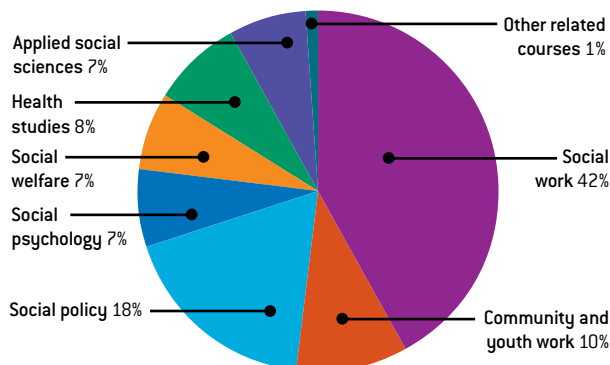

Academic departments

The departments that GTI targets for TARGET *Social Care* include social work, social policy, social psychology, social welfare, youth and community studies, health studies and applied social sciences.

Careers services

University careers services are targeted according to the institution's reputation and academic excellence for related courses.

Careers fairs

Copies of TARGET *Social Care* are distributed at *Community Care* Live events and relevant university careers fairs including those at Cardiff, Cambridge, Manchester and Sheffield Hallam.

Breakdown of distribution for TARGET *Social Care*

Print run: 26,000. Fourth edition to be published in January 2007.

“TARGET *Social Care* is informative, well researched, necessary and relevant. You have done what others can't.”

CHRISTOPHER GORDON, UNIVERSITY OF ULSTER, POSTGRADUATE BUSINESS STUDIES

“TARGET *Social Care* is excellent. It's certainly easy to use and is in a very manageable format. All in all a very useful resource for my students.”

GARY HICKMAN, POSTGRADUATE ADMISSIONS TUTOR, DEPARTMENT OF SOCIAL POLICY AND SOCIAL WORK, UNIVERSITY OF BIRMINGHAM

- Supported by *Community Care* magazine, the leading magazine in the sector
- Copies ordered by all social work and related courses
- Distributed to all careers services to attract students to postgrad courses
- Handed out at key fairs throughout the country

By degree subject